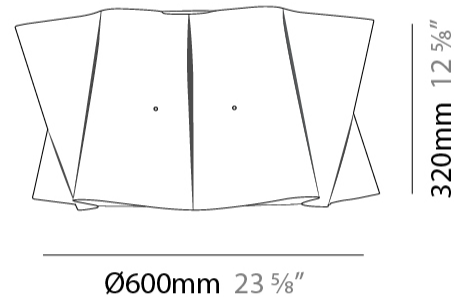

PROJECT
TYPE
SPECIFIER
QUANTITY
DATE

FOLIO SURFACE

D62013-

base number   Finish
Options

1. To build a product code in our configurator select the specify button on the base model # product page
2. To build a manual product code on this datasheet choose from the options listed below in blue font and add the suffix to the base model #

GENERAL

Series: Folio
Brand: Linea Zero
Division: Design
Mounting Type: Surface
Mounting Location: Ceiling
Subcategory: Ambient

PHYSICAL

Shape: Cylinder
Diameter (mm): 600
Diameter (in): 23 5/8
Height (mm): 320
Height (in): 12 5/8
Light Distribution: Downlight
Diffuser: Polilux™ Shade - See Finish Options
[Fixture Finish: WHI / PNK / ORG / VIO / SIL / NGD / COP / PKM](#)
Fixture Material: Polilux™/ Metal holder

ELECTRICAL

Number of Lamps: 1
Lamp Type: LED Retrofit
Bulb Included: Bulb Not Included
Max. Wattage Per Lamp (W): 7
Lamp Base: E26
Input Voltage (V): 120
Upon Request: 277Vac / GU24

LED

OPTICAL

RATINGS AND CERTIFICATIONS

Certified By: Certified for North American Standards
IP rating: IP20