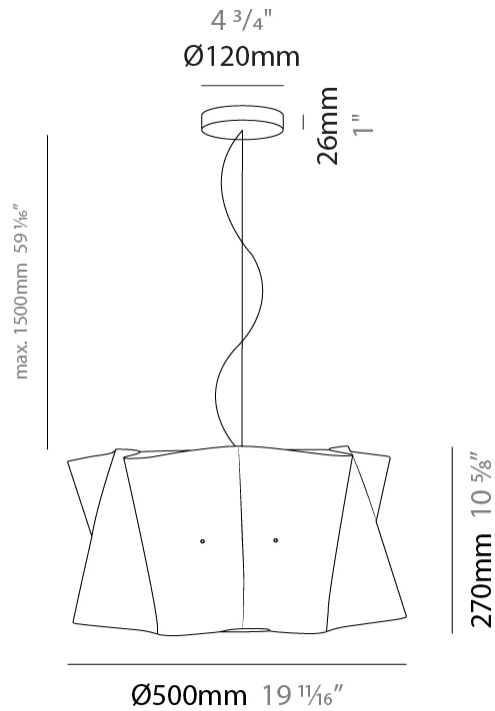

PROJECT
TYPE
SPECIFIER
QUANTITY
DATE

FOLIO SUSPENSION

D61017-

base number   Finish
Options

1. To build a product code in our configurator select the specify button on the base model # product page
2. To build a manual product code on this datasheet choose from the options listed below in blue font and add the suffix to the base model #

GENERAL

Series: Folio
Brand: Linea Zero
Division: Design
Mounting Type: Suspension
Mounting Location: Ceiling
Subcategory: Pendant

PHYSICAL

Shape: Cylinder
Diameter (mm): 500
Diameter (in): 19 11/16
Height (mm): 270
Height (in): 10 5/8
Max. Overall Height (mm): 1770
Max. Overall Height (in): 69 11/16
Light Distribution: Direct / Indirect
Diffuser: Polilux™ Shade - See Finish Options
Fixture Finish: WHI / BLK / SIL / NGD / COP / PKM
Fixture Material: Polilux™/ Metal holder

ELECTRICAL

Number of Lamps: 1
Lamp Type: LED Retrofit
Bulb Included: Bulb Not Included
Max. Wattage Per Lamp (W): 7
Lamp Base: E26
Input Voltage (V): 120
Lamp Voltage (V): 120
Upon Request: 277Vac / GU24

LED

OPTICAL

RATINGS AND CERTIFICATIONS

Certified By: Certified for North American Standards
IP rating: IP20