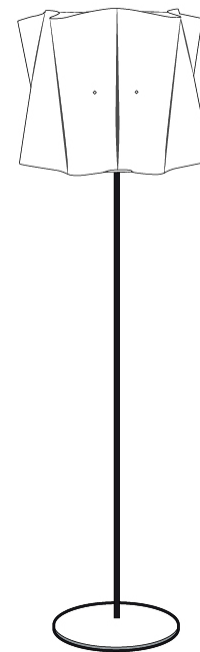

Ø400mm 15 ¾"