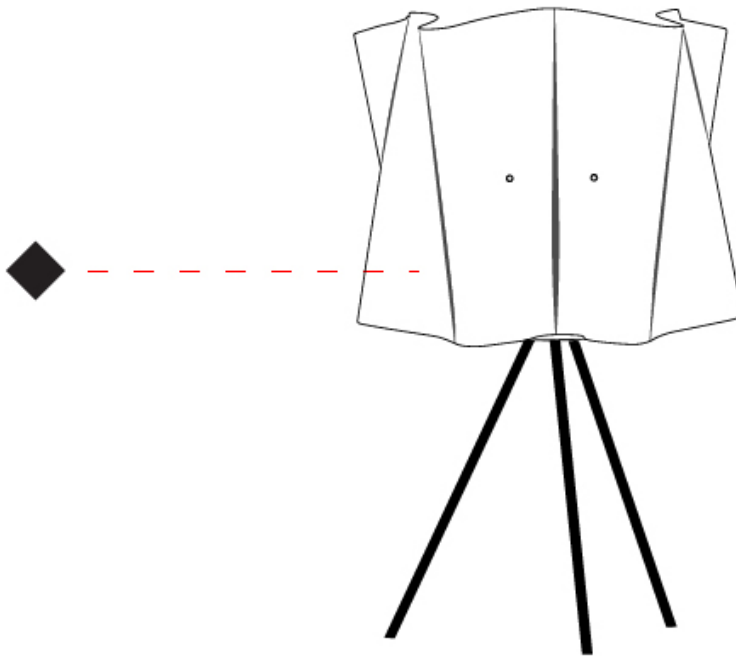

FOLIO PORTABLE

D64009-

PROJECT

TYPE

SPECIFIER

QUANTITY

DATE

D