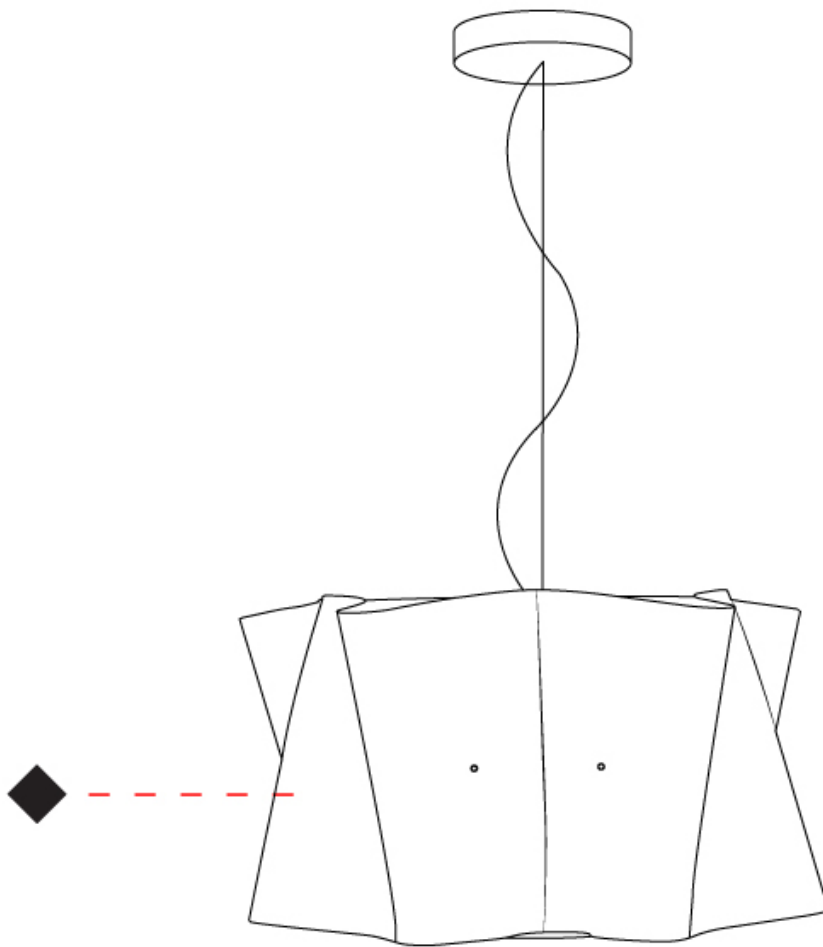

FOLIO SUSPENSION

D61018-

PROJECT

TYPE

SPECIFIER

QUANTITY

DATE

D