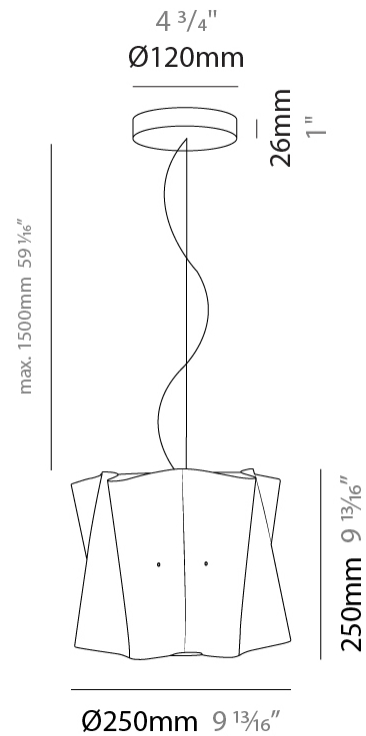

PROJECT	
TYPE	
SPECIFIER	
QUANTITY	
DATE	

FOLIO SUSPENSION

D61019-

base number   Finish
Options

1. To build a product code in our configurator select the specify button on the base model # product page
2. To build a manual product code on this datasheet choose from the options listed below in blue font and add the suffix to the base model #

GENERAL

Series: Folio
Brand: Linea Zero
Division: Design
Mounting Type: Suspension
Mounting Location: Ceiling
Subcategory: Pendant

PHYSICAL

Shape: Cylinder
Diameter (mm): 250
Diameter (in): 9 ¹³/₁₆
Height (mm): 250
Height (in): 9 ¹³/₁₆
Max. Overall Height (mm): 1750
Max. Overall Height (in): 68 ⁷/₈
Light Distribution: Direct / Indirect
Diffuser: Polilux™ Shade - See Finish Options
Fixture Finish: WHI / BLK / SIL / NGD / COP / PKM
Fixture Material: Polilux™/ Metal holder

ELECTRICAL

Number of Lamps: 1
Lamp Type: LED Retrofit
Bulb Included: Bulb Not Included
Max. Wattage Per Lamp (W): 7
Lamp Base: E26
Input Voltage (V): 120
Lamp Voltage (V): 120
Upon Request: 277Vac / GU24

LED

OPTICAL

RATINGS AND CERTIFICATIONS

Certified By: Certified for North American Standards
IP rating: IP20