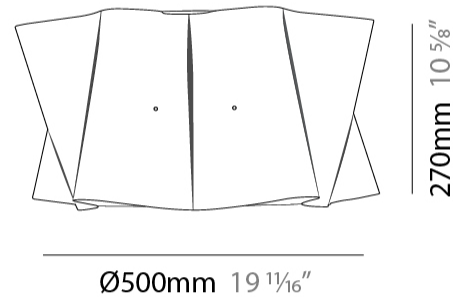

PROJECT
TYPE
SPECIFIER
QUANTITY
DATE

FOLIO SURFACE

D62014-

base number   Finish
Options

1. To build a product code in our configurator select the specify button on the base model # product page
2. To build a manual product code on this datasheet choose from the options listed below in blue font and add the suffix to the base model #

GENERAL

Series: Folio
Brand: Linea Zero
Division: Design
Mounting Type: Surface
Mounting Location: Ceiling
Subcategory: Ambient

PHYSICAL

Shape: Cylinder
Diameter (mm): 500
Diameter (in): 19 11/16
Height (mm): 270
Height (in): 10 5/8
Light Distribution: Downlight
Diffuser: Polilux™ Shade - See Finish Options
Fixture Finish: WHI / PNK / ORG / VIO / SIL / NGD / COP / PKM
Fixture Material: Polilux™/ Metal holder

ELECTRICAL

Number of Lamps: 1
Lamp Type: LED Retrofit
Bulb Included: Bulb Not Included
Max. Wattage Per Lamp (W): 7
Lamp Base: E26
Input Voltage (V): 120
Upon Request: 277Vac / GU24

LED

OPTICAL

RATINGS AND CERTIFICATIONS

Certified By: Certified for North American Standards
IP rating: IP20